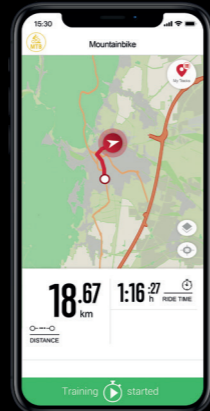

## HIGHLIGHTS

Navigation

2.0" Color Display

E-Bike Ready

14

Functions

Smartphone connectivity

## SHARE WITH

and many more

BLACK  
TOP-MOUNT

## TECHNICAL FEATURES

- GPS + GLONASS
- Color FSTN Display
- IPX7 Waterproof
- Backlight with Ambient Light Sensor
- Customizable Training Views
- USB-C Charging and Data Transfer